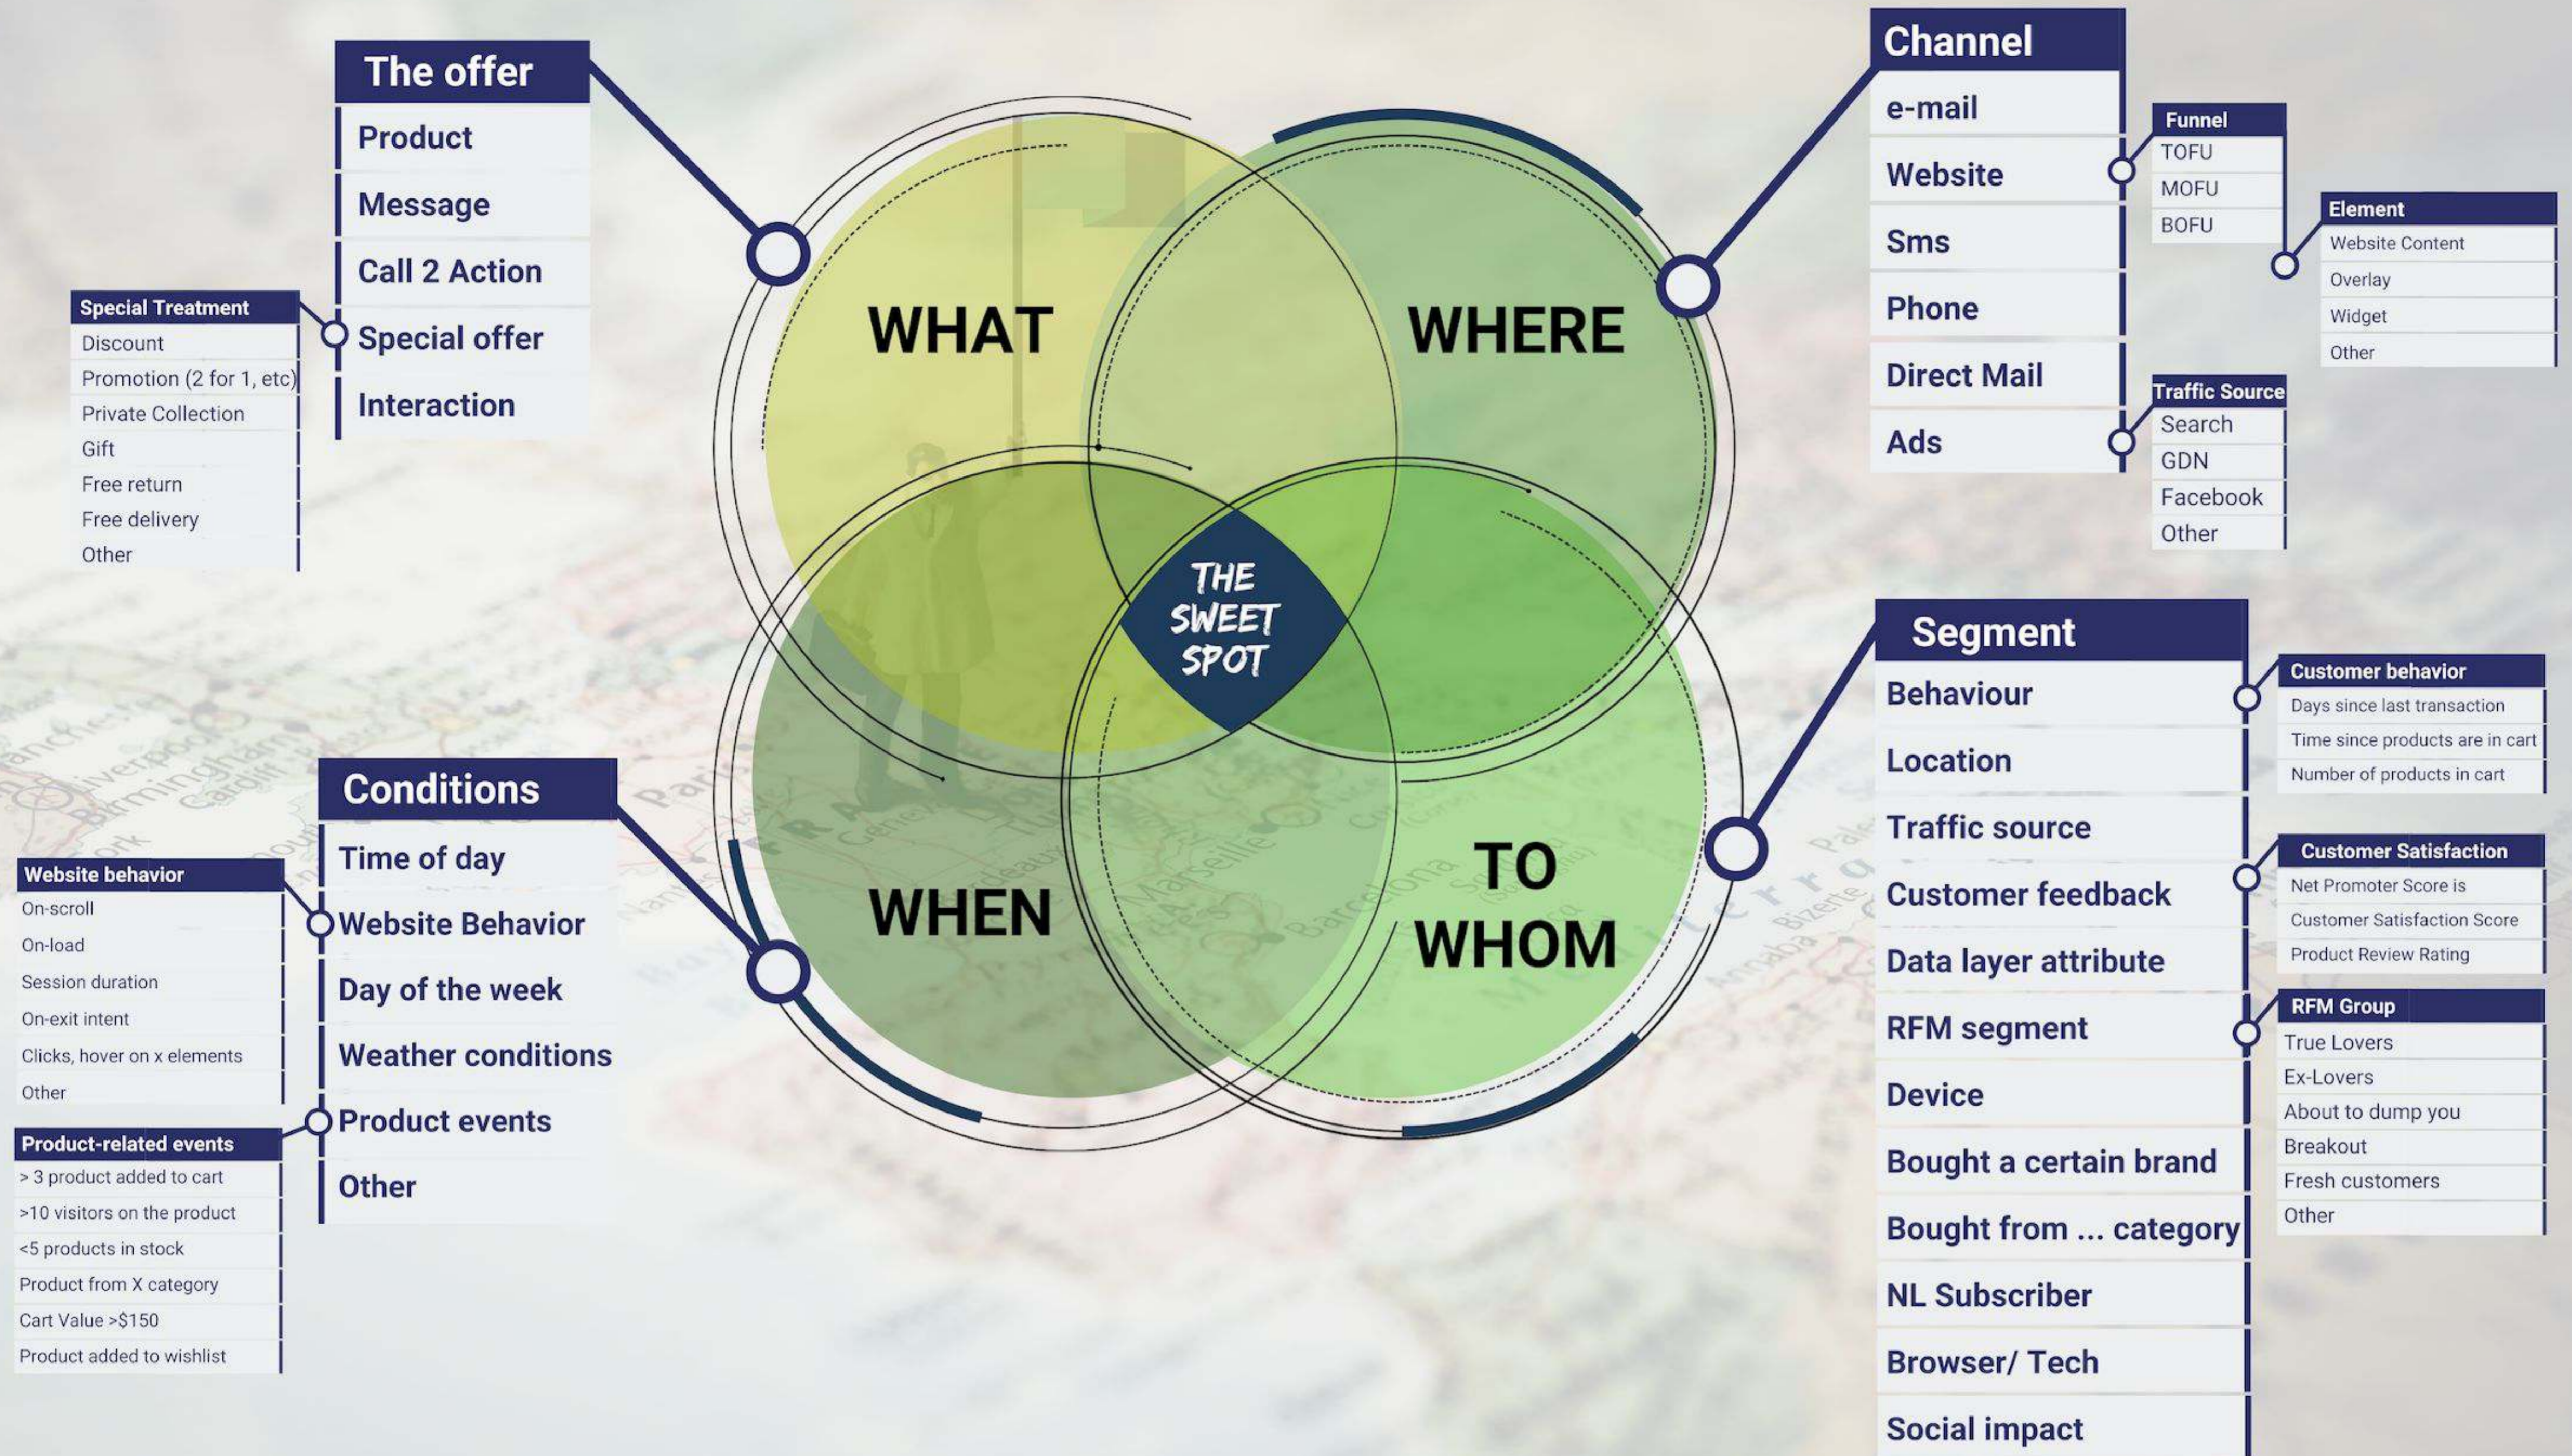

Retention Rate Optimization *FLOW*

Customer Retention MAP

OMNICONVERT